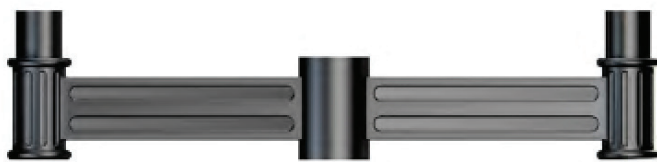

- Cast Aluminum Construction
- 3" OD Tenon Accepts Most Standard Fitters / Capitals
- Standard Color: 60% Gloss Black Powder Coat

36"

L-T2M03: Double Post-Top Bracket

30"

L-T2M09: Double Post-Top Bracket

20"

9"

L-WM03: Wall Mount Bracket

14"

16"

6.5"

L-WM09: Wall Mount Bracket

5"