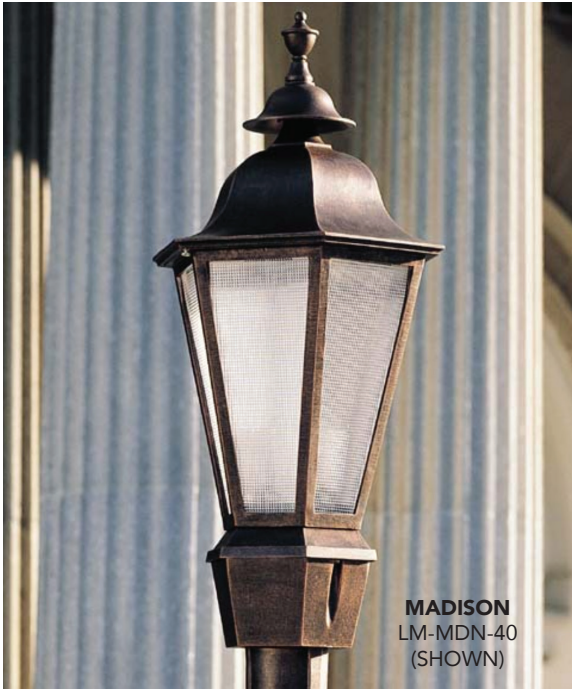

Looking for a decorative LED lighting solution that's not only stylish but also built to last? Look no further than Lumecon's Midtown Series™, the new line of Made in USA / BAA compliant LED lights.

MADISON
LM-MDN-40
(SHOWN)

CORK TOWN

LAFAYETTE
PARK MEDIUM

WOODWARD

Choose Lumecon's Midtown Series and Experience the Difference in Performance, Quality, and American-Made Excellence.

With best-in-class customizable options, the Midtown Series boasts iconic and traditional shapes and forms that will enhance any streetscape project, including municipal, public works, commercial and retail, and campus lighting needs. From custom assembly to selecting your color temperature, tiered wattages, and anti-glare optics, the Midtown Series offers a range of options to meet your specific project design, spec, or RFP.

At Lumecon, we believe in building robust performance and quality products that are Made in the USA, supporting American jobs and manufacturing. The Midtown Series is no exception, crafted with the highest quality materials and technology for long-lasting durability and reliability.

LMTD
HANG STRAIGHT

CANFIELD

LMTD
SIDE MOUNT

2200K

2700K

3000K

TRUMBULL

DAVENPORT