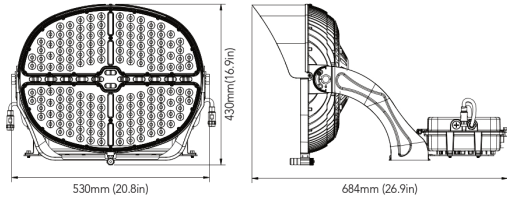

Note:

1. Only 500W optional for RGB and 120-277V or 347-480V input voltage.

PERFORMANCE DATA

SIZE	SYSTEM WATTS	VOLTAGE	NEMA	EPA	CRI	LUMENS (4000K)	LPW (4000K)	LUMENS (5000K)	LPW (5000K)	LUMENS (5700K)	LPW (5700K)
Small Size	500W	120-277V 347-480V	4Hx4V	1.8911	70	70000lm	140 lm/W	70000lm	140 lm/W	68000lm	136 lm/W
			3Hx3V	1.8911	70	70000lm	140 lm/W	70000lm	140 lm/W	68000lm	136 lm/W
Small Size	600W	200-480V	4Hx4V	1.8911	70	92000lm	153 lm/W	92000lm	153 lm/W	90000lm	150 lm/W
			3Hx3V	1.8911	70	92000lm	153 lm/W	92000lm	153 lm/W	90000lm	150 lm/W
Large Size	850W	200-480V	4Hx4V	2.5471	70	120000lm	141 lm/W	120000lm	141 lm/W	115000lm	135 lm/W
			3Hx3V	2.5471	70	120000lm	141 lm/W	120000lm	141 lm/W	115000lm	135 lm/W
Large Size	1200W	200-480V	3Hx3V	2.5471	70	160000lm	133 lm/W	160000lm	133 lm/W	150000lm	125 lm/W

RGB PERFORMANCE DATA

SIZE	SYSTEM WATTS	VOLTAGE	NEMA	EPA	CRI	LUMENS (Red)	LUMENS (Green)	LUMENS (Blue)
Small Size	500W	120-277V 347-480V	4Hx4V	1.8911	70	12000lm	10000lm	2000lm

ELECTRICAL DATA

Number Of Drivers	Driver Current (mA)	Nominal Power (W)	INPUT VOLTAGE (V)	CURRENT (Amps)
1	1350	500	120	4.17
		500	208	2.40
		500	240	2.08
		500	277	1.81
		500	347	1.44
		500	480	1.04
1	1250	600	208	2.88
		600	240	2.50
		600	277	2.17
		600	347	1.73
		600	480	1.25
1	2750	850	208	4.09
		850	240	3.54
		850	277	3.07
		850	347	2.45
		850	480	1.77
1	4000	1200	208	5.77
		1200	240	5.00
		1200	277	4.33
		1200	347	3.46
		1200	480	2.50

DIMENSIONS

With Driver Box Attached

Small Size: 500W & 600W

Large Size: 850W & 1200W

With Remote Driver Box

Small Size: 500W & 600W

Large Size: 850W & 1200W

PHOTOMETRICS