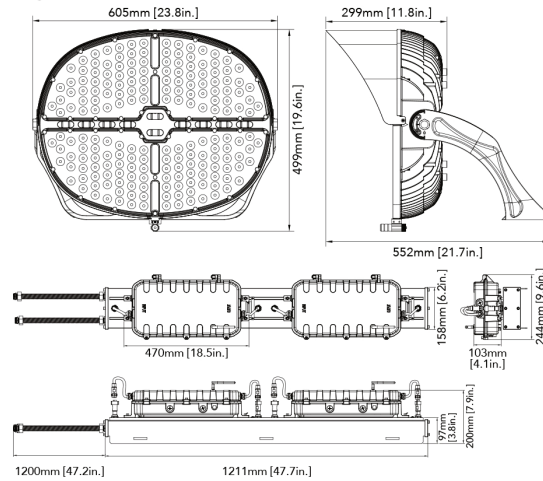

Note:

1. Only 500W optional for RGB and 120-277V or 347-480V input voltage.

PERFORMANCE DATA

SIZE	SYSTEM WATTS	VOLTAGE	NEMA	EPA	CRI	LUMENS (4000K)	LPW (4000K)	LUMENS (5000K)	LPW (5000K)	LUMENS (5700K)	LPW (5700K)
Small Size	500W	120-277V 347-480V	4Hx4V	1.8911	70	70000lm	140 lm/W	70000lm	140 lm/W	68000lm	136 lm/W
			3Hx3V	1.8911	70	70000lm	140 lm/W	70000lm	140 lm/W	68000lm	136 lm/W
Small Size	600W	200-480V	4Hx4V	1.8911	70	92000lm	153 lm/W	92000lm	153 lm/W	90000lm	150 lm/W
			3Hx3V	1.8911	70	92000lm	153 lm/W	92000lm	153 lm/W	90000lm	150 lm/W
Large Size	850W	200-480V	4Hx4V	2.5471	70	120000lm	141 lm/W	120000lm	141 lm/W	115000lm	135 lm/W
			3Hx3V	2.5471	70	120000lm	141 lm/W	120000lm	141 lm/W	115000lm	135 lm/W
Large Size	1200W	200-480V	3Hx3V	2.5471	70	160000lm	133 lm/W	160000lm	133 lm/W	150000lm	125 lm/W

RGB PERFORMANCE DATA

SIZE	SYSTEM WATTS	VOLTAGE	NEMA	EPA	CRI	LUMENS (Red)	LUMENS (Green)	LUMENS (Blue)
Small Size	500W	120-277V 347-480V	4Hx4V	1.8911	70	12000lm	10000lm	2000lm

ELECTRICAL DATA

Number Of Drivers	Driver Current (mA)	Nominal Power (W)	INPUT VOLTAGE (V)	CURRENT (Amps)
1	1350	500	120	4.17
		500	208	2.40
		500	240	2.08
		500	277	1.81
		500	347	1.44
		500	480	1.04
1	1250	600	208	2.88
		600	240	2.50
		600	277	2.17
		600	347	1.73
		600	480	1.25
1	2750	850	208	4.09
		850	240	3.54
		850	277	3.07
		850	347	2.45
		850	480	1.77
1	4000	1200	208	5.77
		1200	240	5.00
		1200	277	4.33
		1200	347	3.46
		1200	480	2.50

DIMENSIONS

With Driver Box Attached

Small Size: 500W & 600W

Large Size: 850W & 1200W

With Remote Driver Box

Small Size: 500W & 600W

Large Size: 850W & 1200W

PHOTOMETRICS

ACCESSORIES

 <p>Black Top Visor (default)</p>	 <p>Aiming Sight (default)</p>	 <p>Yoke Adaptor (default)</p>	 <p>Square Beam Mounting Bracket (sold separately)</p>
 <p>Extension Cord up to 164' (50m)</p>	 <p>Distribution Box (sold separately)</p>	 <p>Glare Control Shield (optional for large size)</p>	 <p>Integrated Control (option)</p>