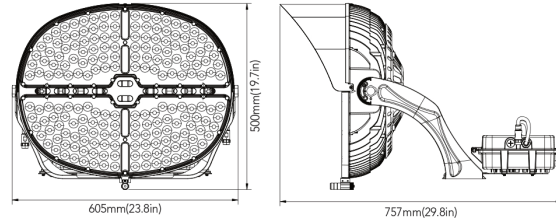

Note:

1. Only 500W optional for RGB and 120-277V or 347-480V input voltage.

PERFORMANCE DATA

SIZE	SYSTEM WATTS	VOLTAGE	NEMA	EPA	CRI	LUMENS (4000K)	LPW (4000K)	LUMENS (5000K)	LPW (5000K)	LUMENS (5700K)	LPW (5700K)
Small Size	500W	120-277V 347-480V	4Hx4V	1.8911	70	70000lm	140 lm/W	70000lm	140 lm/W	68000lm	136 lm/W
			3Hx3V	1.8911	70	70000lm	140 lm/W	70000lm	140 lm/W	68000lm	136 lm/W
Small Size	600W	200-480V	4Hx4V	1.8911	70	92000lm	153 lm/W	92000lm	153 lm/W	90000lm	150 lm/W
			3Hx3V	1.8911	70	92000lm	153 lm/W	92000lm	153 lm/W	90000lm	150 lm/W
Large Size	850W	200-480V	4Hx4V	2.5471	70	120000lm	141 lm/W	120000lm	141 lm/W	115000lm	135 lm/W
			3Hx3V	2.5471	70	120000lm	141 lm/W	120000lm	141 lm/W	115000lm	135 lm/W
Large Size	1200W	200-480V	3Hx3V	2.5471	70	160000lm	133 lm/W	160000lm	133 lm/W	150000lm	125 lm/W

RGB PERFORMANCE DATA

SIZE	SYSTEM WATTS	VOLTAGE	NEMA	EPA	CRI	LUMENS (Red)	LUMENS (Green)	LUMENS (Blue)
Small Size	500W	120-277V 347-480V	4Hx4V	1.8911	70	12000lm	10000lm	2000lm

ELECTRICAL DATA

Number Of Drivers	Driver Current (mA)	Nominal Power (W)	INPUT VOLTAGE (V)	CURRENT (Amps)
1	1350	500	120	4.17
		500	208	2.40
		500	240	2.08
		500	277	1.81
		500	347	1.44
		500	480	1.04
1	1250	600	208	2.88
		600	240	2.50
		600	277	2.17
		600	347	1.73
		600	480	1.25
1	2750	850	208	4.09
		850	240	3.54
		850	277	3.07
		850	347	2.45
		850	480	1.77
1	4000	1200	208	5.77
		1200	240	5.00
		1200	277	4.33
		1200	347	3.46
		1200	480	2.50

DIMENSIONS

With Driver Box Attached

Small Size: 500W & 600W

Large Size: 850W & 1200W

With Remote Driver Box

Small Size: 500W & 600W

Large Size: 850W & 1200W

PHOTOMETRICS