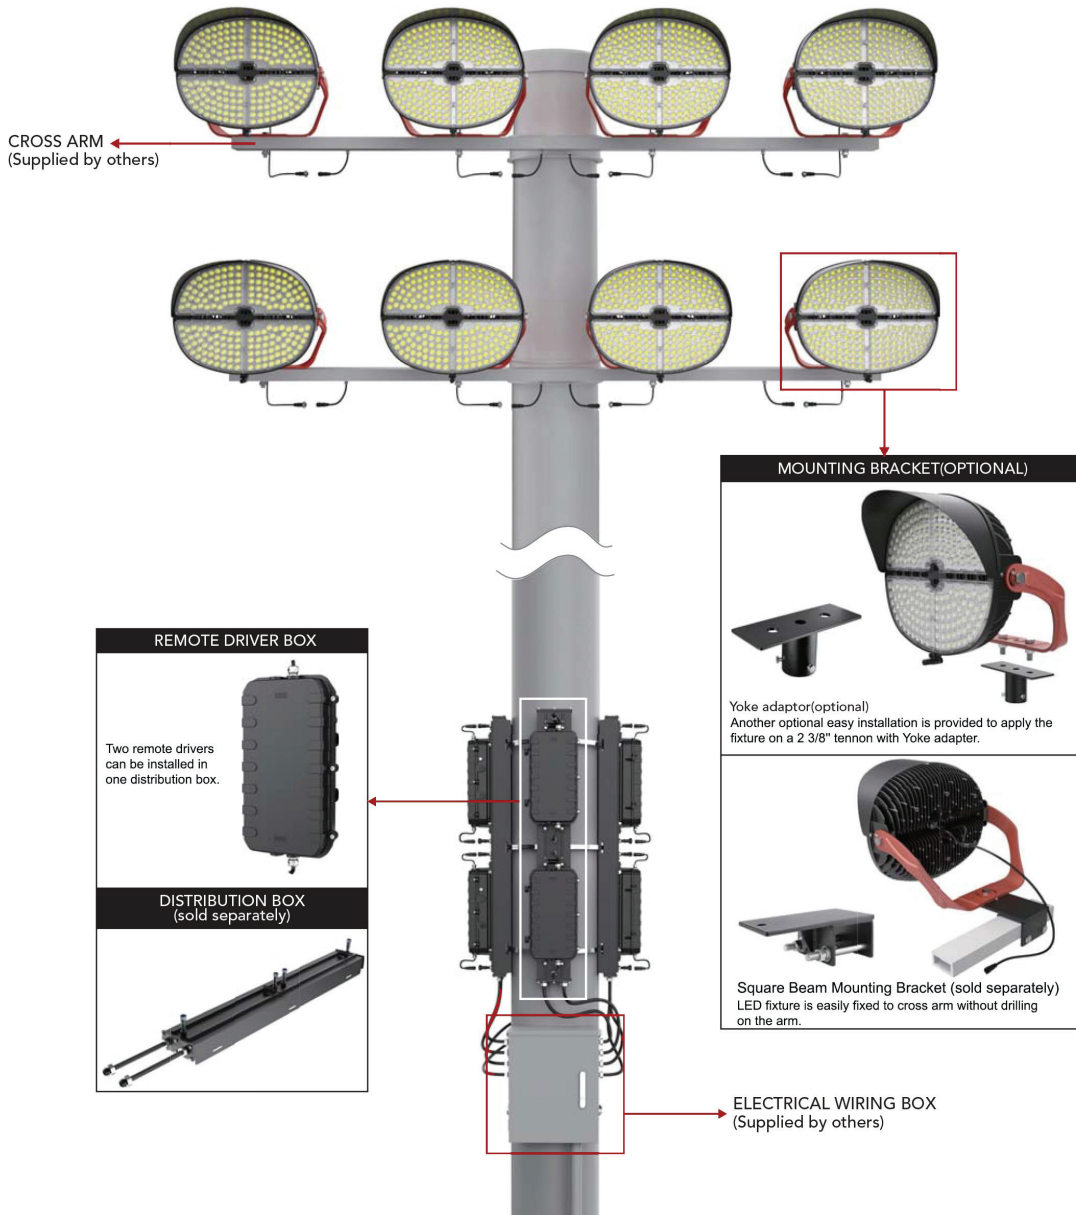

REMOTE DRIVER OPTION

The BLS-SLR supports remote installation of the drive power – simple installation, access and maintenance of the equipment can be met by placing the drive power of the fixture at the bottom of the pole by using a fixture and extension power cord (sold separately).