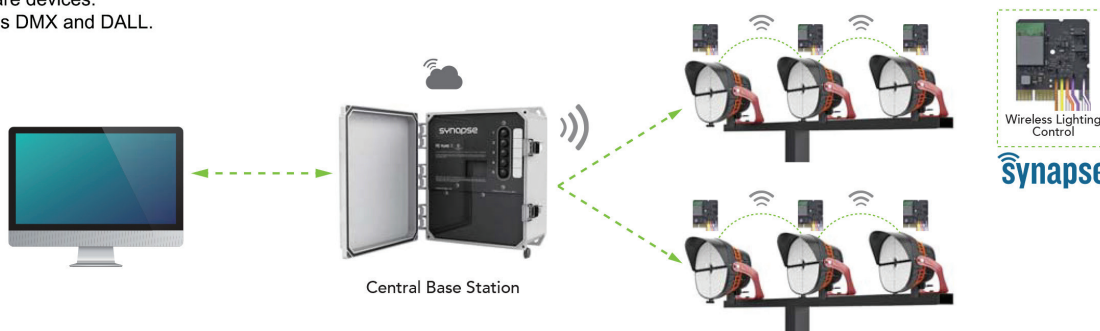

INTEGRATED CONTROLS

The wireless control system can complete the dimming function of the stadium lights and add theatrical lighting programs on other hardware devices.
Such as DMX and DALL.