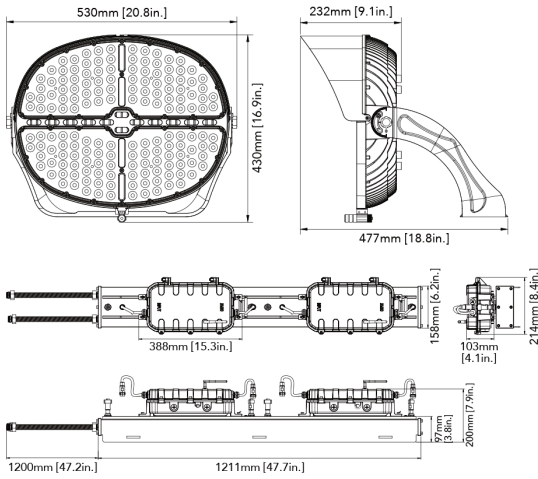

RGB PERFORMANCE DATA

SIZE	SYSTEM WATTS	VOLTAGE	NEMA	EPA	CRI	LUMENS (Red)	LUMENS (Green)	LUMENS (Blue)
Small Size	500W	120-277V 347-480V	4Hx4V	1.8911	70	12000lm	10000lm	2000lm

ELECTRICAL DATA

Number Of Drivers	Driver Current (mA)	Nominal Power (W)	INPUT VOLTAGE (V)	CURRENT (Amps)
1	1350	500	120	4.17
		500	208	2.40
		500	240	2.08
		500	277	1.81
		500	347	1.44
		500	480	1.04
1	1250	600	208	2.88
		600	240	2.50
		600	277	2.17
		600	347	1.73
		600	480	1.25
1	2750	850	208	4.09
		850	240	3.54
		850	277	3.07
		850	347	2.45
		850	480	1.77
1	4000	1200	208	5.77
		1200	240	5.00
		1200	277	4.33
		1200	347	3.46
		1200	480	2.50

DIMENSIONS

With Driver Box Attached

Small Size: 500W & 600W

Large Size: 850W & 1200W

With Remote Driver Box

Small Size: 500W & 600W

Large Size: 850W & 1200W

PHOTOMETRICS

ACCESSORIES

 <p>Black Top Visor (default)</p>	 <p>Aiming Sight (default)</p>	 <p>Yoke Adaptor (default)</p>	 <p>Square Beam Mounting Bracket (sold separately)</p>
 <p>Extension Cord up to 164' (50m)</p>	 <p>Distribution Box (sold separately)</p>	 <p>Glare Control Shield (optional for large size)</p>	 <p>Integrated Control (option)</p>