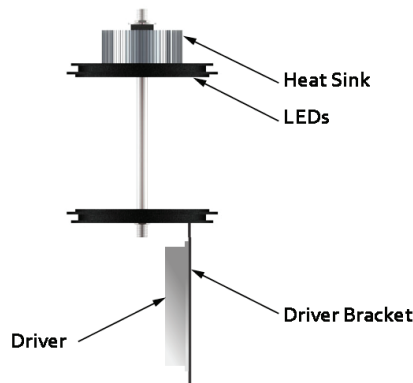

Catalog Number:	
Project:	
Comments:	
Prepared By:	Date:

Description

The LMB-GB05 walkway bollard is built with extruded aluminum bollard with cast aluminum decorative cage and cast aluminum base. The LMB-GB05 is a perfect solution for lighting entrance walkways, retail centers, industrial parks, pathways and for general illumination purposes.

Dimensions & Weights

Model	Width	Height
LMB-GB05	8"	36"

Technical Specifications

Input Voltage: 120-277V

Housing: Bollard - Cast Aluminum (A356) • Anchor Bolts - Hot Dipped Galvanized. Hardware - Stainless Steel.

Lens: Clear acrylic or white acrylic.

Anchorage: 1/2" x 12" Anchor Bolts & Template included

LED Module: 66 High efficacy multi-die array 80CRI—2700K, 3000K, 4000K, 5000K CCT available.

Finish: The fixture will be finished with an electrolytically applied polyester powder coat suitable for exterior use. The bollards are pretreated using industry standard environmentally responsible processes for a long lasting and durable finish.