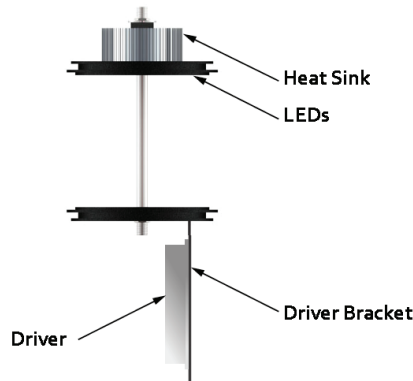

Catalog Number:	
Project:	
Comments:	
Prepared By:	Date:

Description

The LMB-GB06 walkway bollard is built with extruded aluminum bollard with cast aluminum decorative cage and cast aluminum base. The LMB-GB06 is a perfect solution for lighting entrance walkways, retail centers, industrial parks, pathways and for general illumination purposes.

Dimensions & Weights

Model	Width	Height
LMB-GB06	9"	41"

Technical Specifications

Input Voltage: 120-277V

Housing: Bollard - Cast Aluminum (A356) • Anchor Bolts - Hot Dipped Galvanized. Hardware - Stainless Steel.

Lens: Clear acrylic or white acrylic.

Anchorage: 1/2" x 12" Anchor Bolts & Template included

LED Module: 66 High efficacy multi-die array 80CRI—2700K, 3000K, 4000K, 5000K CCT available.

Finish: The fixture will be finished with an electrolytically applied polyester powder coat suitable for exterior use. The bollards are pretreated using industry standard environmentally responsible processes for a long lasting and durable finish.