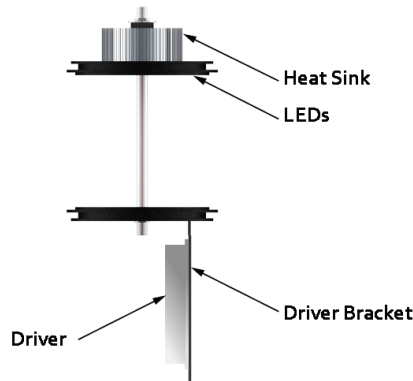

Catalog Number:	
Project:	
Comments:	
Prepared By:	Date:

Description

The LMB-GB07 walkway bollard is built with extruded aluminum bollard with cast aluminum decorative cage and cast aluminum base. The LMB-GB07 is a perfect solution for lighting entrance walkways, retail centers, industrial parks, pathways and for general illumination purposes.

Dimensions & Weights

Model	Width	Height
LMB-GB07	12"	43"

Technical Specifications

Input Voltage: 120-277V

Housing: Bollard - Cast Aluminum (A356) • Anchor Bolts - Hot Dipped Galvanized. Hardware - Stainless Steel.

Lens: Clear acrylic or white acrylic.

Anchorage: 1/2" x 12" Anchor Bolts & Template included

LED Module: 66 High efficacy multi-die array 80CRI—2700K, 3000K, 4000K, 5000K CCT available.

Finish: The fixture will be finished with an electrolytically applied polyester powder coat suitable for exterior use. The bollards are pretreated using industry standard environmentally responsible processes for a long lasting and durable finish.